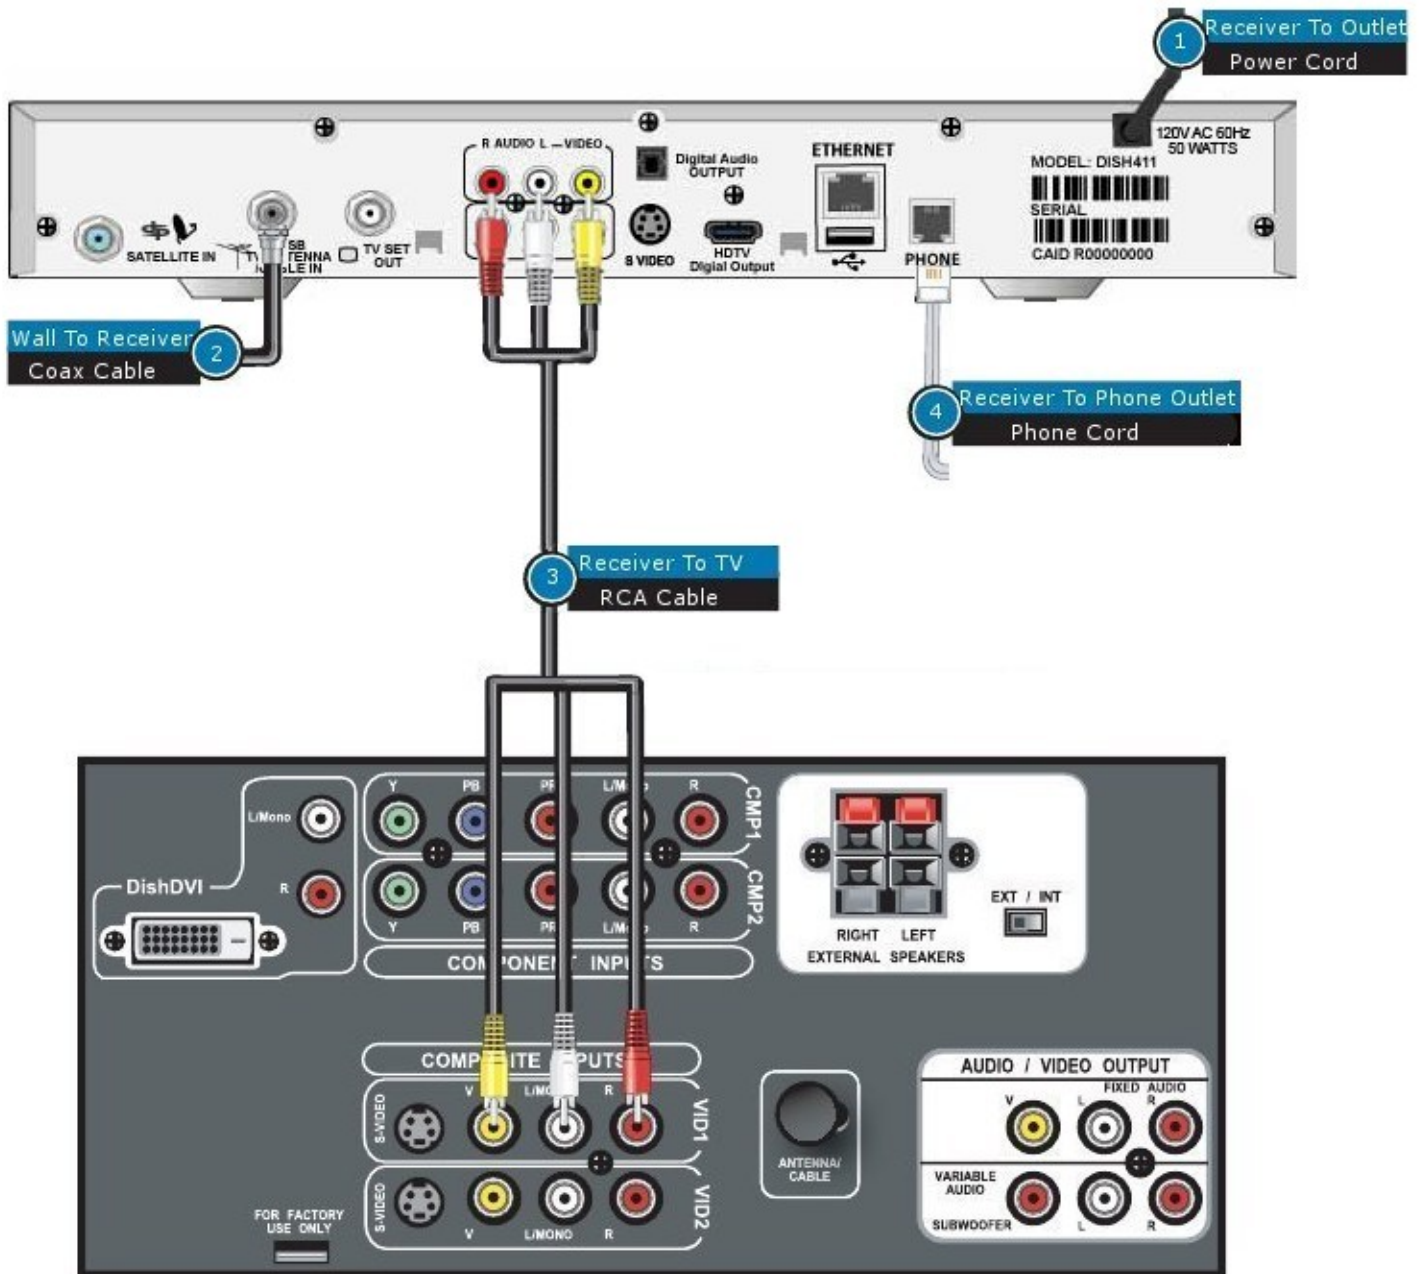

DISH 211 RCA Cable Connections

NOTE: The devices shown below are for EXAMPLE ONLY.

If you are having trouble or need further assistance, please call (866) 876-3278